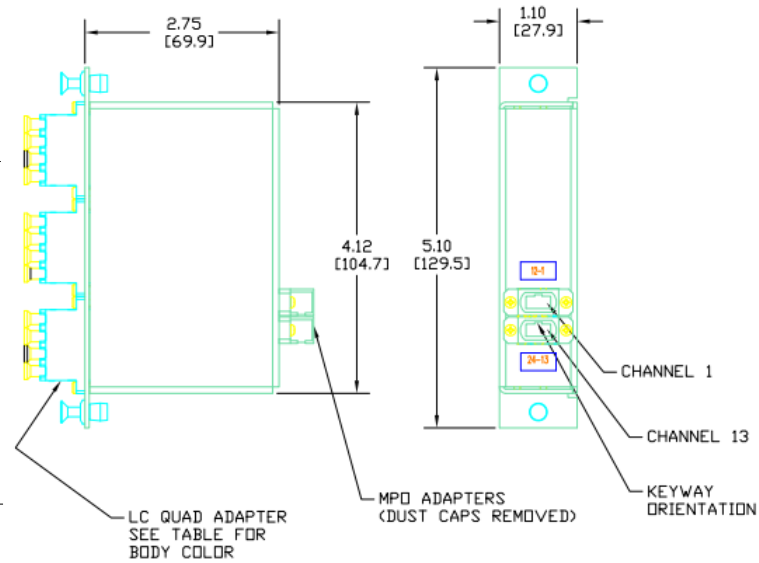

**OptiChannel
Fiber Accessory
Plug and Play Cassette**

HUBBELL

Features

- Compact Universal Design
- Ten Gigabit Ethernet Assurance
- Quick and Easy Plug-n-Play Installation

Ordering Information

Description	Color	Catalog Number	UPC
Fiber Cassette, Plug and Play Cassette, LC-MT, Multi Mode 50/125, 10GbE, 24F	Aqua	OCLCQ50G	662620214467

Listings

Telcordia GR-326-CORE
TIA-568-C.3
TIA-604-FOCIS

Specifications

Material	Ceramic
Fiber Size	250 Micron
Fiber Type	OM3
Style	LC Quad 24F
Polarity	Type A
Repeatability	0.1 dB
Service Life	500 matings
Temperature Rating	0 °C to 70 °C

Performance

Optical	
Total Insertion Loss	Less than 1.5dB (test data included)

Hubbell Premise Wiring