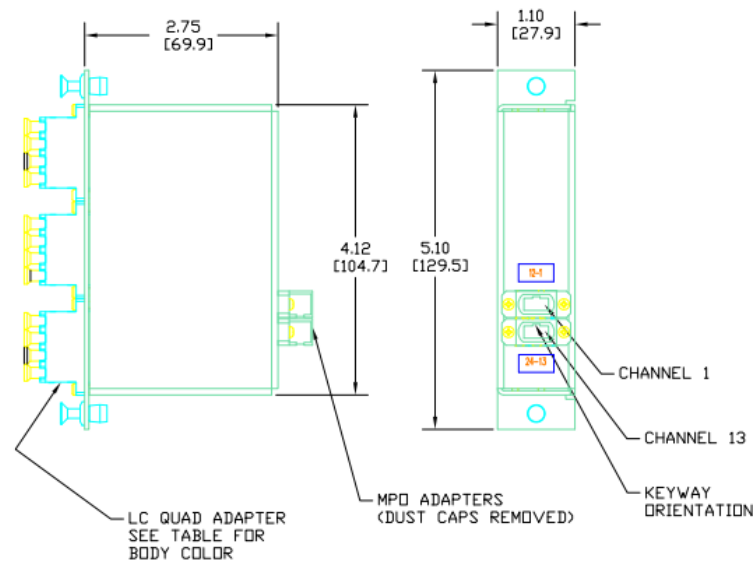

**OptiChannel
Fiber Accessory
Plug and Play Cassette**

HUBBELL

Features

- Compact Universal Design
- Ten Gigabit Ethernet Assurance
- Quick and Easy Plug-n-Play Installation

Ordering Information

Description	Color	Catalog Number	UPC
Fiber Optic Cassette, LC-MT, OM2 Fiber, 125, 24-Fiber Strands	Black	OCLCQ50	662620214436

Listings

Telcordia GR-326-CORE
TIA-568-C.3
TIA-604-FOCIS

Specifications

Material	Ceramic
Fiber Size	250 Micron
Fiber Type	OM2
Style	LC Quad 24F
Polarity	Type A
Repeatability	0.1 dB
Service Life	500 matings
Temperature Rating	0 °C to 70 °C

Performance

Optical	
Total Insertion Loss	Less than 1.5dB (test data included)

Hubbell Premise Wiring