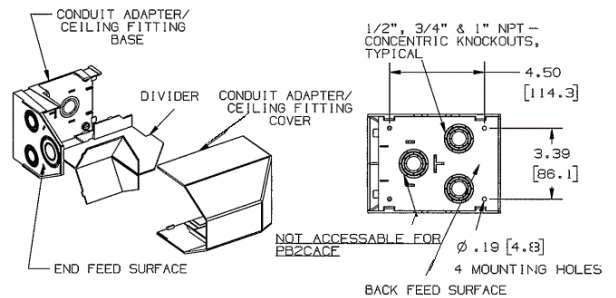

**Raceway
Non-Metallic Raceway
PB2 BaseTrak® Conduit Adapter/Ceiling
Fitting**

HUBBELL

Features

- For connecting conduit to raceway. Also use for ceiling feeds.
- Has combination 1/2 in., 3/4 in. and 1 in. trade size KO's.

Ordering Information

Description	Color	UPC Number	Catalog Number
Conduit Adapter/Ceiling Fitting	Office White	783585310060	PB2CACF

Listings

UL Listed
CSA Certified

Specifications

Height	4.72"
Width	6.30"
Length	5.22"