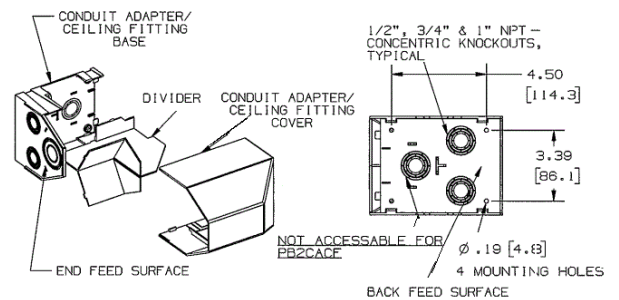

Raceway Non-Metallic Raceway PB3 BaseTrak[®] Conduit Adapter/Ceiling Fitting

HUBBELL

Features

- For connecting conduit to raceway.
- Has combination 1/2 in., 3/4 in. and 1 in. trade size KOs.

Ordering Information

Description	Color	UPC Number	Catalog Number
Conduit Adapter/Ceiling Fitting	Office White	783585090788	PB3CACF

Listings

UL Listed
CSA Certified

Specifications

Height	4.72"
Width	6.30"
Length	5.22"

Online Resources

Customer Use Drawing
eCatalog
Installation Instructions