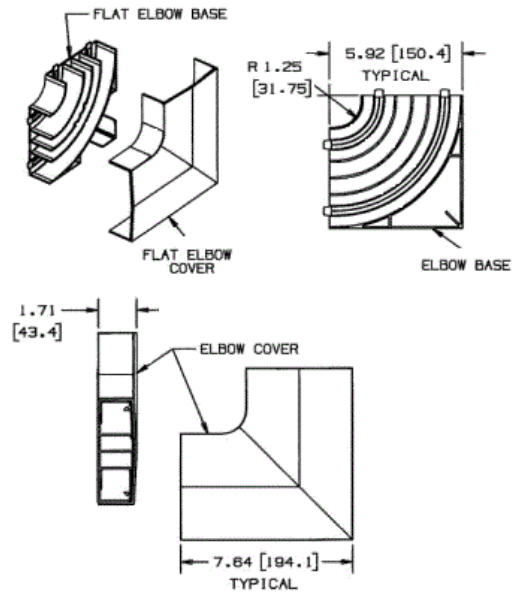

Raceway
Non-Metallic Raceway
PB3 BaseTrak® Flat Elbow Base and Cover

HUBBELL

Features

- Full capacity 1¼ in. bend radius flat elbow.

Ordering Information

Description	Color	UPC Number	Catalog Number
Flat Elbow Base and Cover	Office White	783585310091	PB3FEBCA

Listings

UL Listed
 CSA Certified

Specifications

Height	1.71"
Width	7.64"
Length	7.64"

Online Resources

Customer Use Drawing
 eCatalog
 Installation Instructions