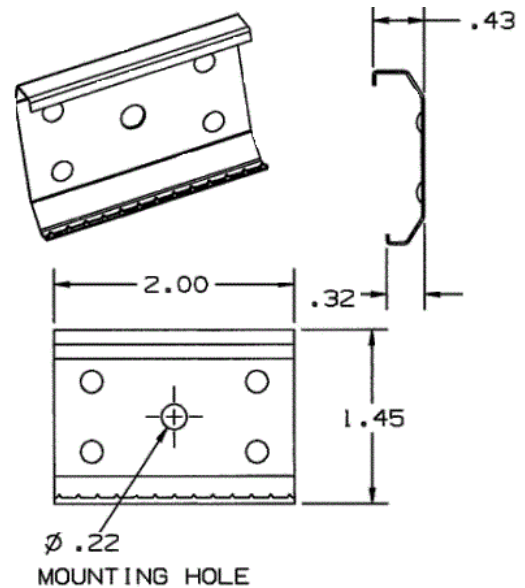

Raceway
Non-Metallic Raceway
Portable PlugTrak® Mounting Clip

HUBBELL

Features

- Supporting Mounting Clip for Portable PlugTrak.

Ordering Information

Description	Color	UPC Number	Catalog Number
Mounting Clip	Office White	783585090320	PL1MC

Listings

UL Listed
CSA Certified

Specifications

Height	0.30"
Width	1.40"
Length	2.00"

Online Resources

Customer Use Drawing
eCatalog
Installation Instructions