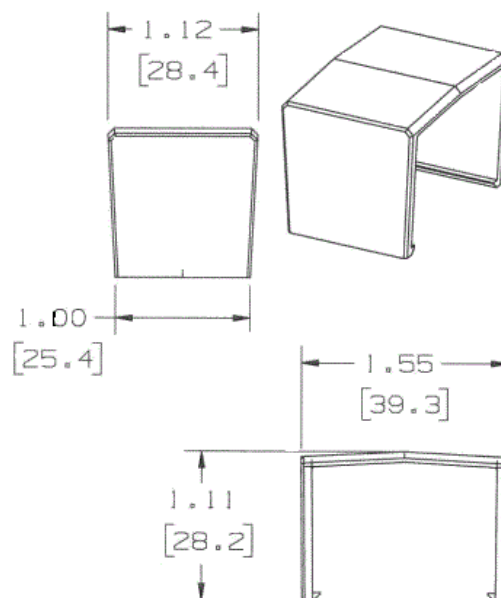

Raceway
Non-Metallic Raceway
PL1 LANTrak® (Latching) Slice Cover

HUBBELL

Features

- For covering potential openings where two lengths of raceway come together.

Ordering Information

Description	Color	UPC Number	Catalog Number
Slice Cover	Office White	783585090337	PL1SC

Listings

UL Listed
CSA Certified

Specifications

Height	1.11"
Width	1.55"
Length	1.12"

Online Resources

Customer Use Drawing
eCatalog
Installation Instructions