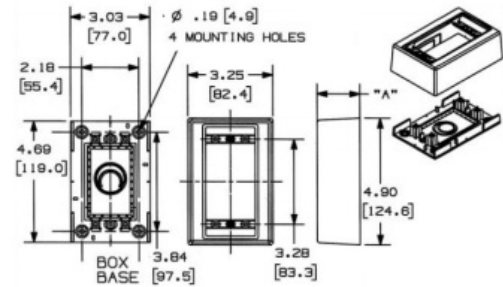

Raceway
Non-Metallic Raceway
PW1 WallTrak® Low Profile (Latching)
1-Gang Deep Box

HUBBELL

Features

- For deep devices or applications
- See page R-63 for recommended plate options.

Ordering Information

Description	Color	UPC Number	Catalog Number
1-Gang Deep Box	Office White	783585092133	PW1DBA

Listings

UL Listed
 CSA Certified

Specifications

Height	4.90"
Width	3.25"
Length	1.91"

Online Resources

Customer Use Drawing
 eCatalog
 Installation Instructions