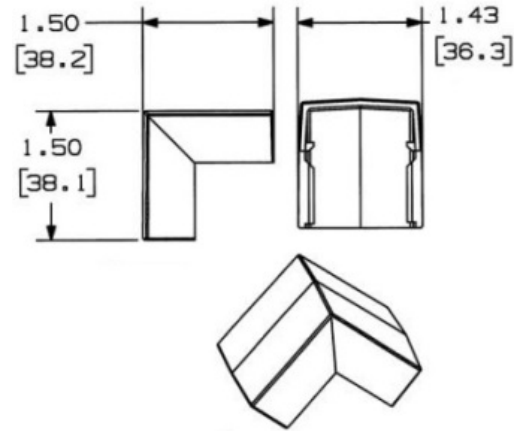

### Ordering Information

Description	Color	UPC Number	Catalog Number
External Elbow Cover	Office White	783585092041	PW1EE

### Specifications

Height	1.43"
Width	1.50"
Length	1.50"