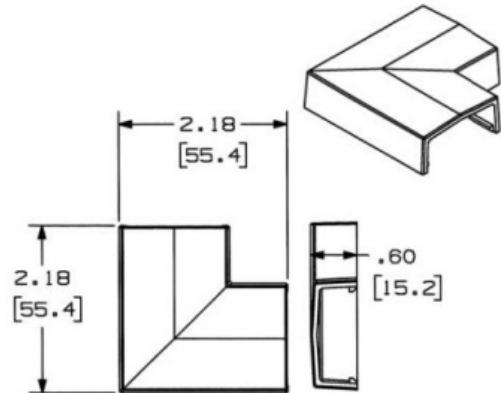

Raceway
Non-Metallic Raceway
PW1 WallTrak® Low Profile (Latching) Flat
Elbow Cover

HUBBELL

Features

- For right angle turns on same surface.

Ordering Information

Description	Color	UPC Number	Catalog Number
Flat Elbow Cover	Office White	783585092058	PW1FE

Listings

UL Listed
CSA Certified

Specifications

Height	0.60"
Width	2.18"
Length	2.18"

Online Resources

Customer Use Drawing
eCatalog
Installation Instructions