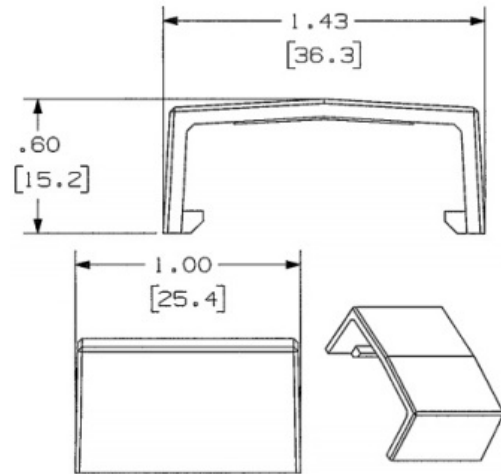

Raceway
Non-Metallic Raceway
PW1 WallTrak® Low Profile (Latching)
Splice Cover

HUBBELL

Features

- For covering potential openings where two lengths of raceway come together

Ordering Information

Description	Color	UPC Number	Catalog Number
Splice Cover	Office White	783585092089	PW1SC

Listings

UL Listed
CSA Certified

Specifications

Height	0.60"
Width	1.43"
Length	1.00"

Online Resources

Customer Use Drawing
eCatalog
Installation Instructions