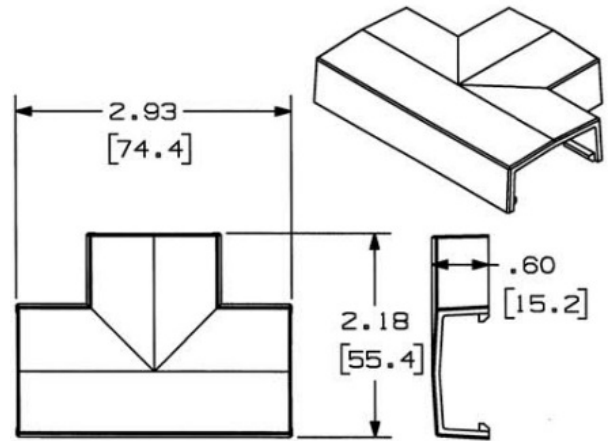

Raceway
Non-Metallic Raceway
PW1 WallTrak® Low Profile (Latching) Tee
Cover

HUBBELL

Features

- For R-connection off PremiseTrak® Raceway.

Ordering Information

| Description | Color | UPC Number | Catalog Number |
|-------------|--------------|--------------|----------------|
| Tee Cover | Office White | 783585092096 | PW1TC |

Listings

UL Listed
CSA Certified

Specifications

| | |
|--------|-------|
| Height | 2.18" |
| Width | 2.93" |
| Length | 0.60" |

Online Resources

Customer Use Drawing
eCatalog
Installation Instructions