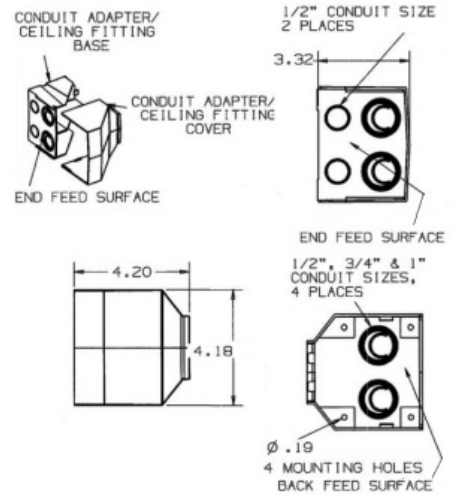

Raceway
Non-Metallic Raceway
PW2 WallTrak® (Latching) Conduit
Adapter/Ceiling Fitting

HUBBELL

Features

- For connecting conduit to raceway.
- Also use for ceiling feeds.
- Has combination 1/2 in., 3/4 in. and 1 in. trade size KOs.

Ordering Information

Description	Color	UPC Number	Catalog Number
Conduit Adapter/Ceiling Fitting	Office White	783585090634	PW2CACF

Listings

UL Listed
 CSA Certified

Specifications

Height	3.31"
Width	2.29"
Length	3.90"