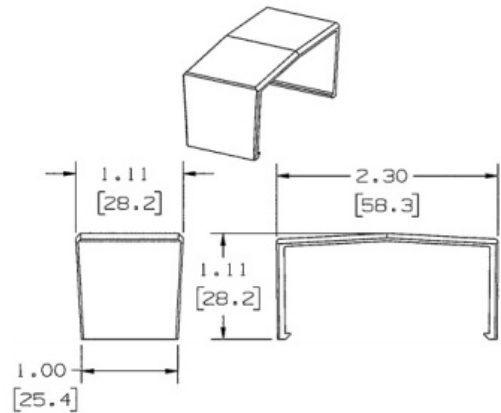

Raceway
Non-Metallic Raceway
PW2 WallTrak® (Latching) Splice Cover

HUBBELL

Features

- For covering potential openings where two lengths of raceway come together

Ordering Information

Description	Color	UPC Number	Catalog Number
Splice Cover	Office White	783585090719	PW2SC

Listings

UL Listed
CSA Certified

Specifications

Height	1.11"
Width	2.30"
Length	1.11"

Online Resources

Customer Use Drawing
eCatalog
Installation Instructions