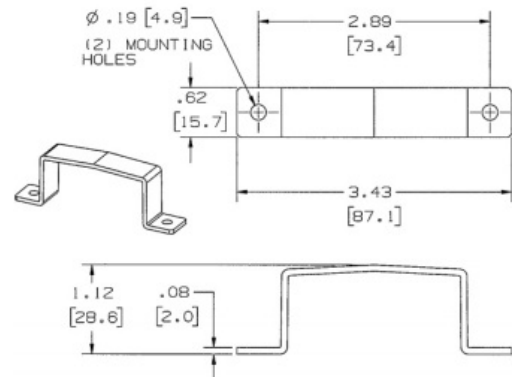

Raceway
Non-Metallic Raceway
PW2 WallTrak® (Latching) Safety Strap

HUBBELL

Features

- For preventing potential tampering with PW2 WallTrak Cover. Can also be used as a splice cover.

Ordering Information

Description	Color	UPC Number	Catalog Number
Safety Strap	Office White	783585090726	PW2SS

Listings

UL Listed
CSA Certified

Specifications

Height	1.12"
Width	3.43"
Length	0.62"

Online Resources

Customer Use Drawing
eCatalog
Installation Instructions