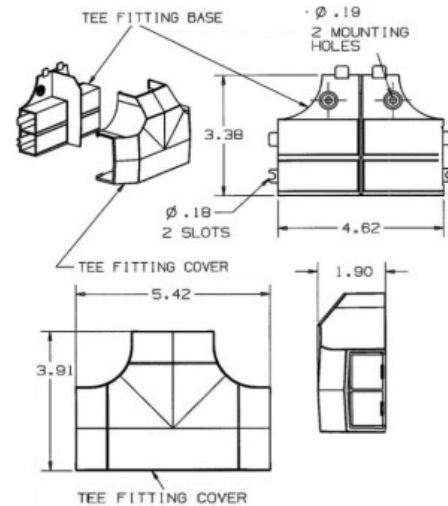

Raceway
Non-Metallic Raceway
PW2 WallTrak® (Latching) Tee Cover

HUBBELL

Features

- Full capacity 1¼ in. bend radius external elbow.

Ordering Information

Description	Color	UPC Number	Catalog Number
Tee Cover	Office White	783585090733	PW2TC

Listings

UL Listed
CSA Certified

Specifications

Height	3.91"
Width	5.42"
Length	1.90"

Online Resources

Customer Use Drawing
eCatalog
Installation Instructions