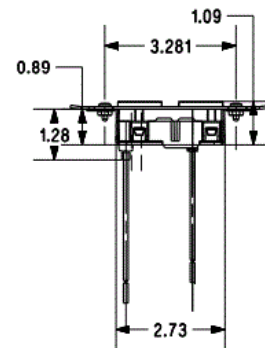

Floor Boxes

SystemOne 2-, 4- and 6- Gang Floor Box Plate

Single Gang Plate

HUBBELL

Features

- Pre-mounted Hubbell CR20GRY with 8 in. leads
- Easy to install with one screw mounting
- Reduces wiring and installation times

Ordering Information

- Includes necessary mounting hardware

Catalog Number	UPC
PWFBMPCR20GRY	783585459585

Specifications

Face Plate	16 gauge zinc plated stamped steel
Receptacle Face/Base	Nylon
Contacts	Brass
Lead Wires	#12 AWG THHN stranded copper
Amperage	20
Tamper Resistant	No