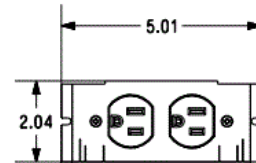

Floor Boxes

SystemOne 2-, 4- and 6- Gang Floor Box Plate

Single Gang Plate

HUBBELL

Features

- Pre-mounted Hubbell CR20GRY with 8 in. leads
- Easy to install with one screw mounting
- Reduces wiring and installation times

Ordering Information

- Includes necessary mounting hardware

Catalog Number	UPC
PWFBMPCR20GRY	783585459585

Specifications

Face Plate	16 gauge zinc plated stamped steel
Receptacle Face/Base	Nylon
Contacts	Brass
Lead Wires	#12 AWG THHN stranded copper
Amperage	20
Tamper Resistant	No