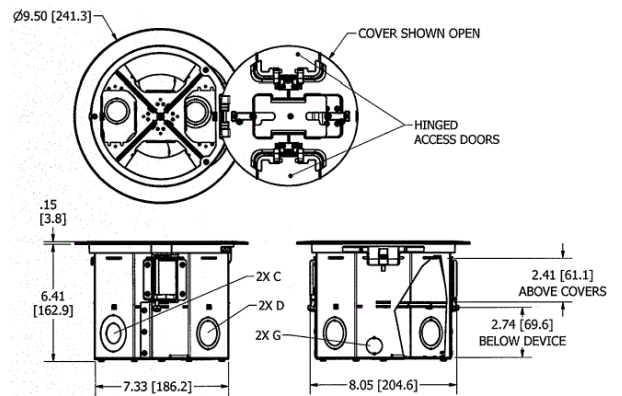

Floor Boxes

SystemOne Round Recessed 4 Gang Floor Box For use in Raised Access or Wood Floor

HUBBELL

Features

- Relocatable low voltage partitions
- Equal size device plates for installation flexibility
- Mounts in Floors ¾" to 2.50" thick
- Kit includes (1) RAFB4BASE Box, (1) CFBS1R8CVRBLK Cover
- Temporary cover for use prior to trim-out

Ordering Information

Cover Style	Box Type	Catalog Number	UPC Number
Round	Raised Access and Wood	RAFB4BLK	783585445182

Listings

cULus Listed

Specifications

Box Material	16 gauge galvanized steel
Cover Material	Cast Aluminum
Cover Finish	Black Powder Paint

Performance

Online Resources

Customer Sales Drawings
eCatalog
Installation Instructions