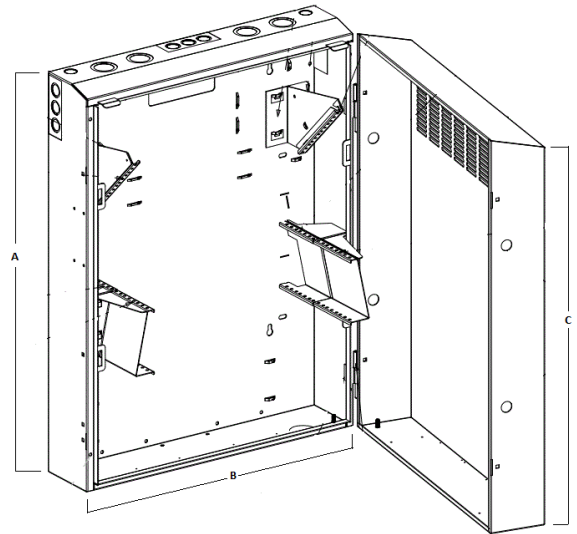

Mounted Zone Cabling Enclosures and Brackets

Wall Mounted Enclosure

ReBox Remote Enclosure

HUBBELL

Features

- Flexible mounting solutions for active equipment and UPS
- Modular backboard systems eliminates time consuming field engineering
- Concentric knockouts for conduit and rectangular metal or PVC raceway

Ordering Information

Finish	Catalog Number	UPC Number
Light Gray	RE4X	662620824215

Listings

UL Listed
EIA/ECA-310-E Universal Mounting Pattern

Specifications

Material	Cold rolled steel
Gauge	16
Finish	Light Gray
Rail Type	#12-24 Threaded
Rack Units	5
NEMA Rating	2

Characteristics

Load Capacity	100 lb
Rack Units	5

Accessories

5U Bracket	REKZ
1U Power strip	HPWPWR
Black Velcro Roll	HVFBK575
9" Velco Strips, Yellow	MCCMV9YL10
#12-24 Screws	1224RRSCRW20

Online Resources

Customer Drawing
eCatalog

Dimensions- inches (mm)

A	42.2" (1072)
B	24.2" (615)
C	9.7" (246)