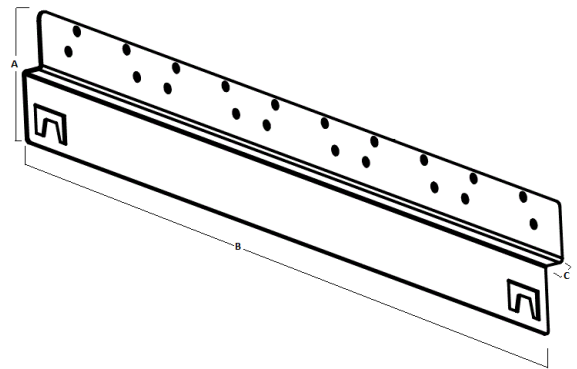

Mounted Zone Cabling Enclosures and Brackets

Wall Mounted Enclosure Accessory

110/66 Block Mounting Rails

HUBBELL

Features

- Mounts to rear wall of ReBox, QuadCab, IDF and Industrial enclosures
- RWU 2

Ordering Information

RWU	Mounts	Catalog Number	UPC Number
2	To Rear Wall	REK110	662620828015

Specifications

Accessory for	ReBox
Rail Type	#10-32 Threaded

Characteristics

Installation	QuadCab, ReBox, IR
--------------	--------------------

Accessories

Black Velcro Roll	HVFBK575
9" Velco Strips, Yellow	MCCMV9YL10

Online Resources

Customer Drawing
eCatalog

Dimensions- inches (mm)

A	2.9" (74)
B	19" (483)
C	0.5" (13)