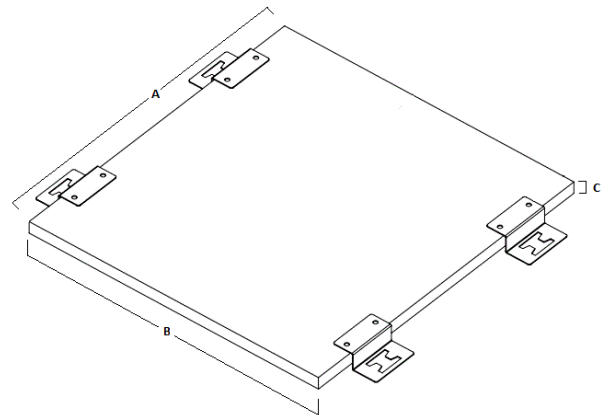

Characteristics

Installation	QuadCab, ReBox, IR
--------------	--------------------

Accessories

Black Velcro Roll	HVFBK575
9" Velco Strips, Yellow	MCCMV9YL10

Online Resources

Customer Drawing
Customer Use Drawing
eCatalog

Dimensions- inches (mm)

A	30" (762)
B	19" (483)
C	1" (25)