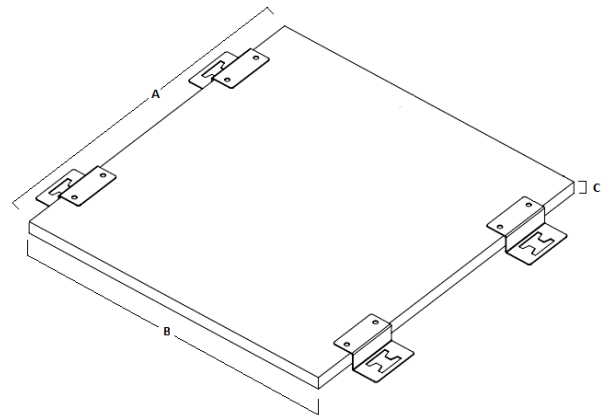

Characteristics

Installation	QuadCab, ReBox, IR
--------------	--------------------

Accessories

Black Velcro Roll	HVFBK575
9" Velco Strips, Yellow	MCCMV9YL10

Online Resources

Customer Drawing
Customer Use Drawing
eCatalog

Dimensions- inches (mm)

A	40" (1016)
B	19" (483)
C	1" (25)