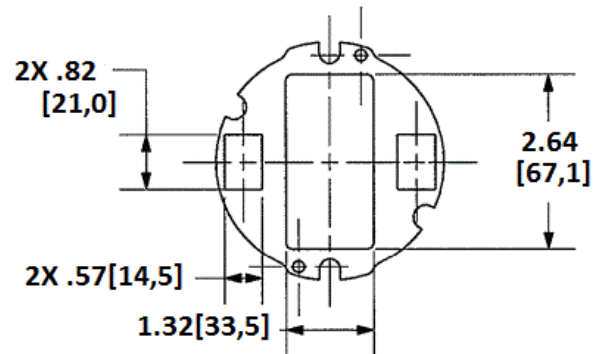

SystemOne Recessed

Sub-Plate

HUBBELL

Features

- White Powder Coated

Ordering Information

- Includes necessary mounting hardware

| Catalog Number | UPC | Description |
|------------------|--------------|--|
| S1R4SP2X2STYLETJ | 783585546155 | Sub-plate with opening for 1 decorator device & 2 TracJack jacks |