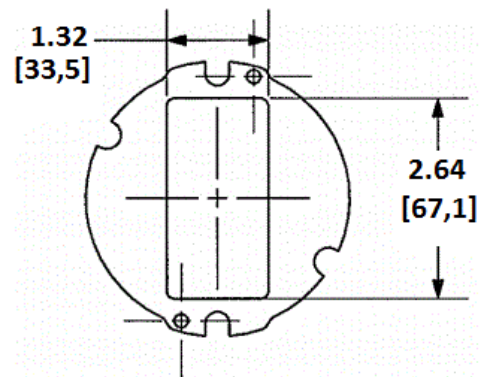

SystemOne Recessed

Sub-Plate

HUBBELL

Features

- White Powder Coated

Ordering Information

- Includes necessary mounting hardware

Catalog Number	UPC	Description
S1R4SPSTYLE	783585527536	Sub-plate with opening

Standards

cULus Listed

Online Resources

eCatalog