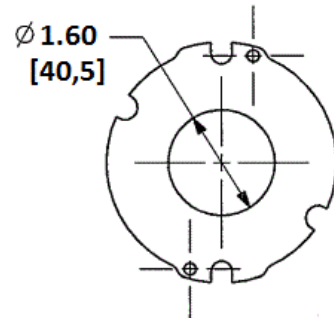

SystemOne Recessed

Sub-Plate

HUBBELL

Features

- White Powder Coated

Ordering Information

- Includes necessary mounting hardware

Catalog Number	UPC	Description
S1R4SPTWIST	783585446073	Sub-plate with 1.6 inch

Standards

cULus Listed

Online Resources

eCatalog