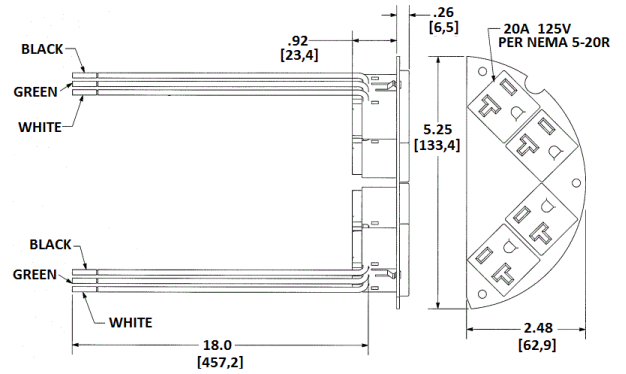

## Ordering Information

- Includes necessary mounting hardware

Catalog Number	UPC	Description
S1R6SPHC2	783585545554	Sub-plate for 6 inch FRPT 50% , right side, with four pre-wired 20A receptacle cubes