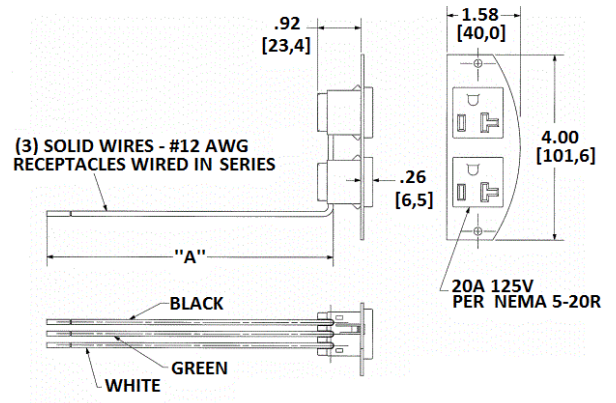

Standards

cULus Listed

Online Resources

eCatalog