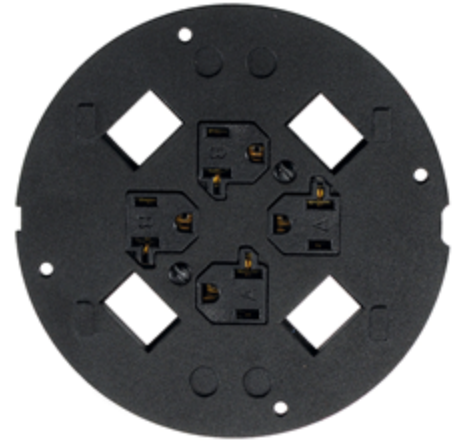

SystemOne Flush Sub-Plate

HUBBELL

Features

- Black Powder Coated

Ordering Information

- Includes necessary mounting hardware

Catalog Number	UPC	Description
S1SP4X415	783585315478	Sub-plate with 4 pre-wired 20A receptacles (15 foot leads) and openings for 4 Keystone jacks