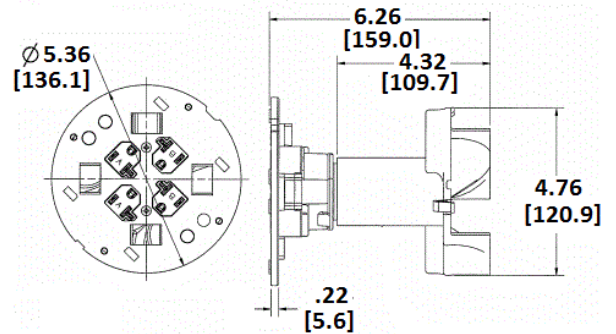

Standards

cULus Listed

Online Resources

eCatalog