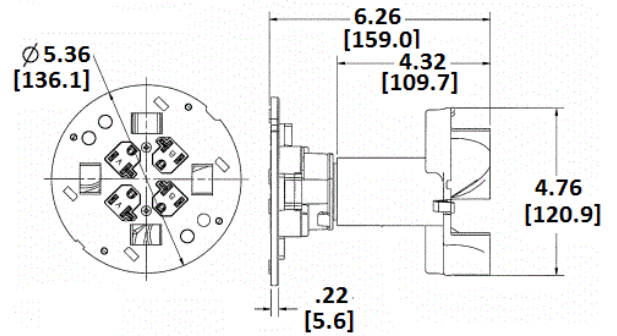

Standards

cULus Listed

Online Resources

eCatalog