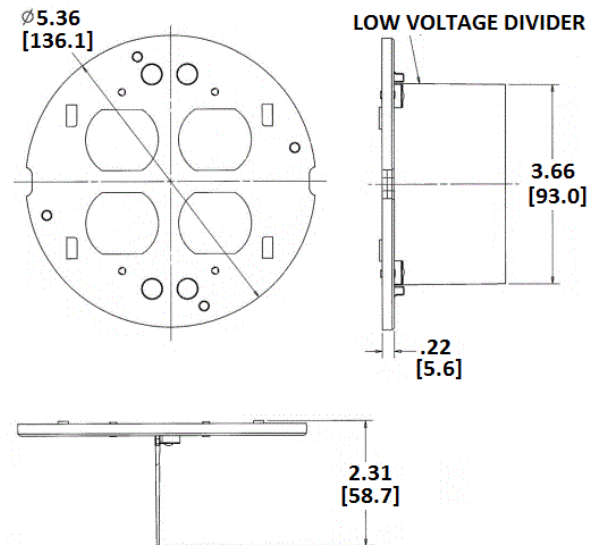

SystemOne Flush

Sub-Plate

HUBBELL

Features

- Black Powder Coated

Ordering Information

- Includes necessary mounting hardware

Catalog Number	UPC	Description
S1SPDU2IM	783585371764	Sub-plate with 2x Keystone, 1x 1.5(U) iStation module & 1x duplex openings

Standards

cULus Listed

Online Resources

eCatalog