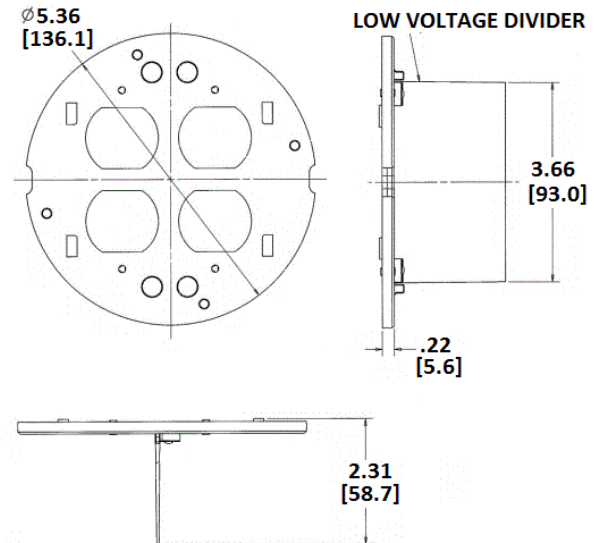

SystemOne Flush

Sub-Plate

HUBBELL

Features

- Black Powder Coated

Ordering Information

- Includes necessary mounting hardware

Catalog Number	UPC	Description
S1SPDU	783585371740	Sub-plate with 2x duplex openings

Standards

cULus Listed

Online Resources

eCatalog