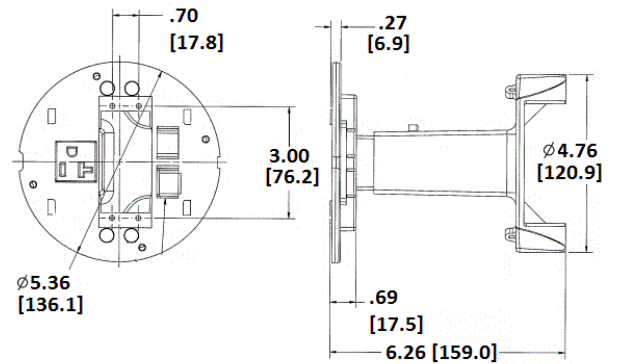

Standards

cULus Listed

Online Resources

eCatalog