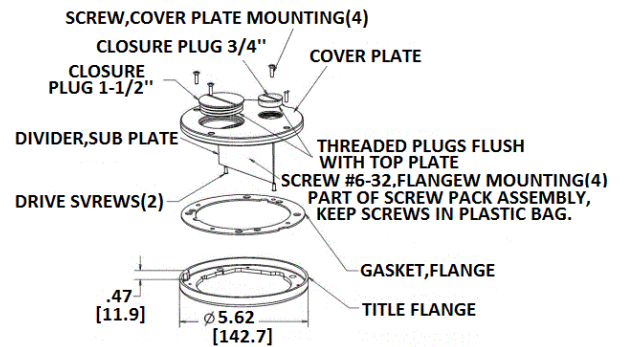

Standards

cULus Listed

Online Resources

eCatalog