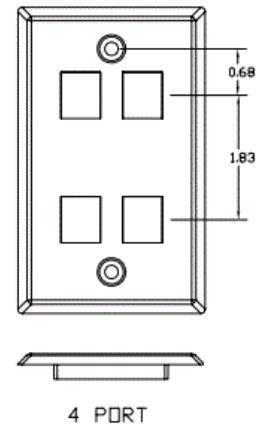

iStation
Wallplates

HUBBELL

Stainless Steel Plate, Front Loading

Features

- Fits all Hubbell keystone connections (AV, data and fiber)
- Secure; Requires removal to access connectivity
- Rear, Flush Mounting Improves Tamper-Resistance
- Manufactured From Type 430 Stainless Steel, Brushed Finish

Ordering Information

Description	Color	Catalog No.	UPC
iStation Stainless Steel Plate, Rear Loading, Single Gang, 4-Port	Silver	SSF14	662620818061

Listings

UL and cUL Listed 1863
RoHS Compliant

Specifications

Keystone	Fits all Hubbell keystone connections (AV, data and fiber)
Plate Material	Type 430 stainless steel

Applications

Medical Facilities
Laboratories
Manufacturing Plants
Education Facilities

Online Resources