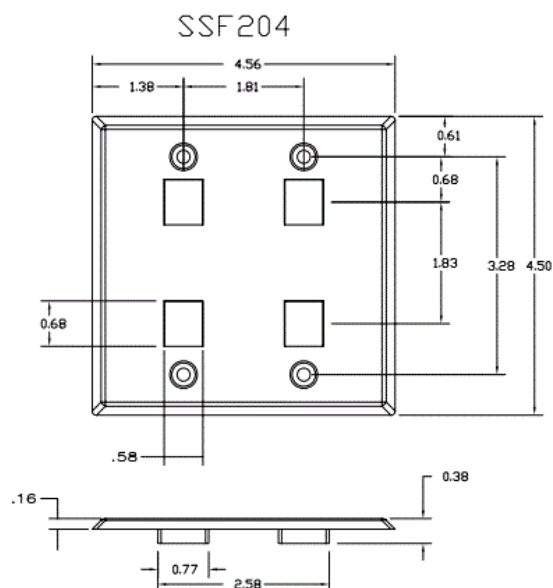

iStation
Wallplates

HUBBELL

Stainless Steel Plate, Front Loading

Features

- Fits all Hubbell keystone connections (AV, data and fiber)
- Secure; Requires removal to access connectivity
- Rear, Flush Mounting Improves Tamper-Resistance
- Manufactured From Type 430 Stainless Steel, Brushed Finish

Ordering Information

Description	Color	Catalog No.	UPC
iStation Stainless Steel Plate, Rear Loading, Double Gang, 4-Port	Silver	SSF204	662620837574

Listings

UL and cUL Listed 1863
RoHS Compliant

Specifications

Keystone	Fits all Hubbell keystone connections (AV, data and fiber)
Plate Material	Type 430 stainless steel

Applications

Medical Facilities
Laboratories
Manufacturing Plants
Education Facilities

Online Resources

[eCatalog](#)