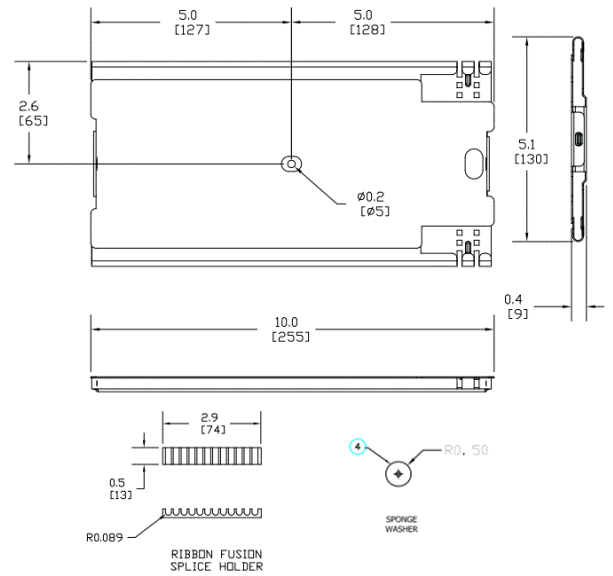

OptiChannel Splice Trays 12 x 12 Ribbon Fusion Splice Tray, Deep Version

HUBBELL

Features

- All Aluminum Construction
- Stud or Velcro Mounting
- Integrated Wire Tie Features for Fiber Management
- Self-Adhering, Foam Fiber Protector Included

Ordering Information

Description	Color	Catalog Number UPC
Splice Tray, 12 x 12 Ribbon, Deep	Aluminum	STRAY12RFSDP 662620308289

Specifications

No. of Fibers	144
Dimensions In (mm) (H x W x D)	0.4 (10) x 5 (127) x 10 (254)