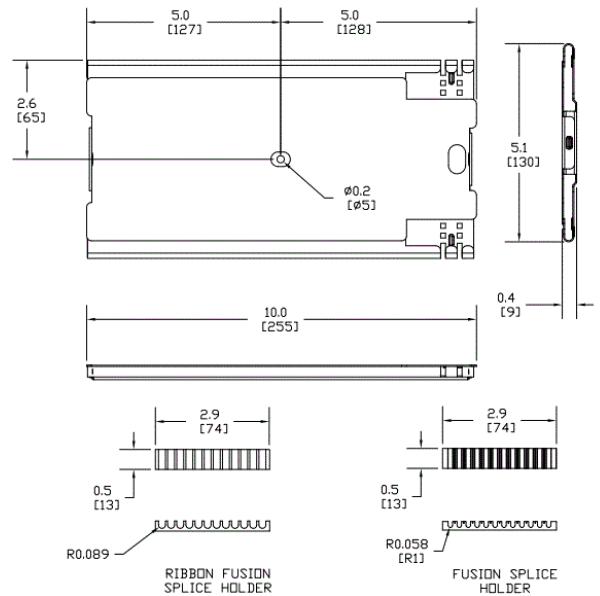

OptiChannel
 Splice Trays
12 x 12 Ribbon Fusion Splice Tray

HUBBELL

Features

- All Aluminum Construction
- Stud or Velcro Mounting
- Integrated Wire Tie Features for Fiber Management
- Self-Adhering, Foam Fiber Protector Included

Ordering Information

Description	Color	Catalog Number	UPC
Splice Tray, 12 x 12 Ribbon	Aluminum	STRAY12RFS	662620242286

Specifications

No. of Fibers	144
Dimensions In (mm) (H x W x D)	0.4 (10) x 5 (127) x 10 (254)