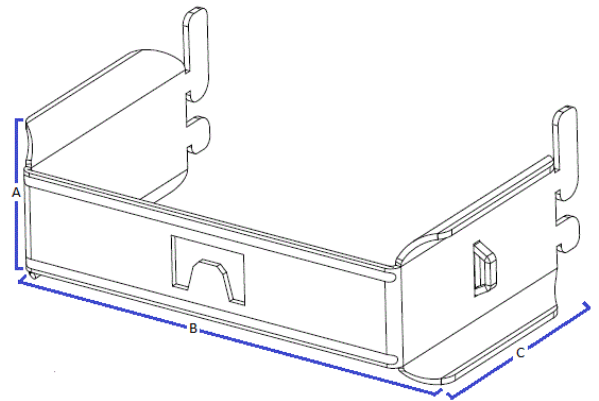

Cable Management Vertical Cable Manager Accessory S-Series Accessory

HUBBELL

Features

- Gates clip into place to constrain cable and provide ample support
- Steel construction provides ample strength for heavy cable loading

Ordering Information

Width	Uses Series	Catalog Number	UPC
4"	VS	VCG4	662620829937

Specifications

Material	Steel
Gauge	14
Finish	Black Powder Coated

Characteristics

Installation	Clip into place
Corresponding Vertical Cbl Mgr	VS Series

Accessories

Black Velcro Roll	HVFBK575
9" Velco Strips, Yellow	MCCMV9YL10

Dimensions- inches (mm)

A	1.25" (32)
B	4.5" (114)
C	3.25" (83)

Online Resources

[eCatalog](#)