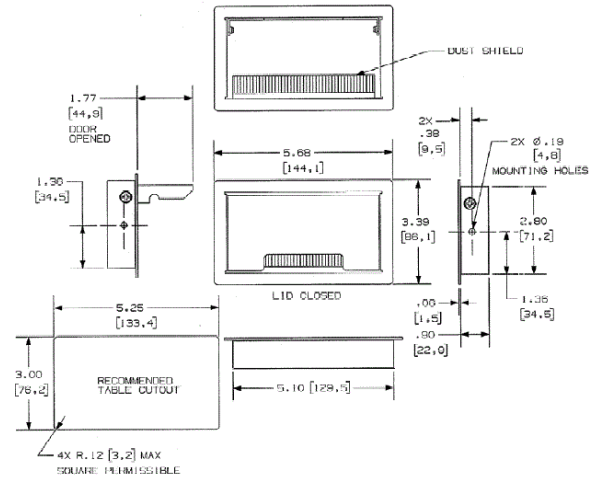

Floor Boxes
Pre-Wired Work Surface Elite Series
Connectivity Boxes

HUBBELL

Ordering Information

Description	Finish	UPC	Catalog Number
Flush Grommet Cover	Brushed Aluminum	783585190662	WSBFGROMBAL

Specifications

Dimensions	5.68"L x 3.39"W x 0.96"
------------	-------------------------

Online Resources

- Customer Use Drawing
- eCatalog
- Installation Instructions