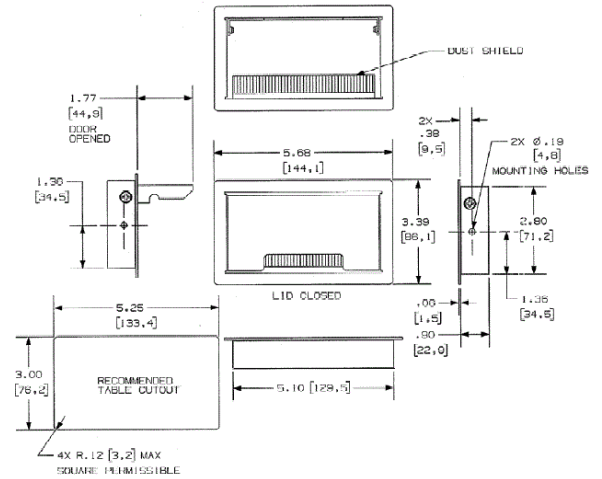

Floor Boxes
Pre-Wired Work Surface Elite Series
Connectivity Boxes

HUBBELL

Ordering Information

Description	Finish	UPC	Catalog Number
Flush Grommet Cover	Black	783585190631	WSBFGROMBK

Specifications

Dimensions	5.68"L x 3.39"W x 0.96"
------------	-------------------------