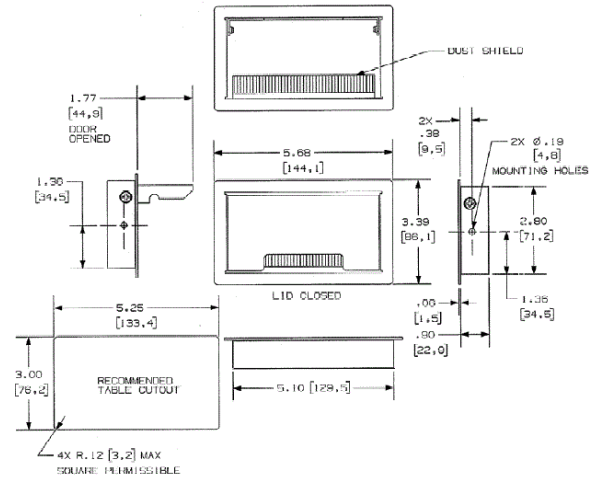

Floor Boxes
Pre-Wired Work Surface Elite Series
Connectivity Boxes

HUBBELL

Ordering Information

Description	Finish	UPC	Catalog Number
Flush Grommet Cover	Silver	783585190648	WSBFGROMSV

Specifications

Dimensions	5.68"L x 3.39"W x 0.96"
------------	-------------------------