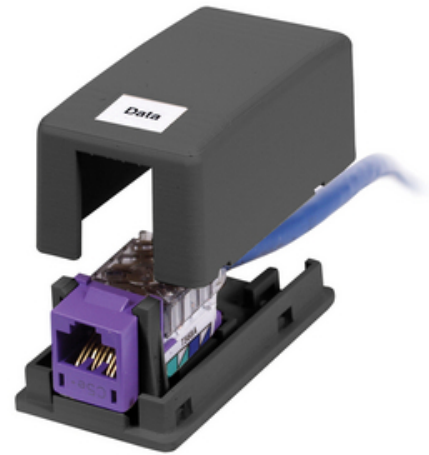

## Housing, Surface Mount, 1-Port, Black

By Hubbell Premise Wiring  
Catalog Number [ISB1BK](#)

Housing, Surface Mount, 1-Port, Black.

### Features

- Surface Mounting
- Accepts Standard Jacks, Fiber and AV Connections
- Mount to Multiple Surfaces: Electrical Boxes, Raceway, Desktops, Modular Furniture

### Application

1-Port

### General

Color	Black
Compatibility	Hubbell Keystone
EU RoHS Indicator	Yes
Face Plate	Not Required
Item Type	iSTATION Surface Mount Boxes
Material	Composite
Material - Mounting Hardware	Screw Mounting
Number Of Ports	1
Shelves	None
Type	ISF Box
UPC	662620219950