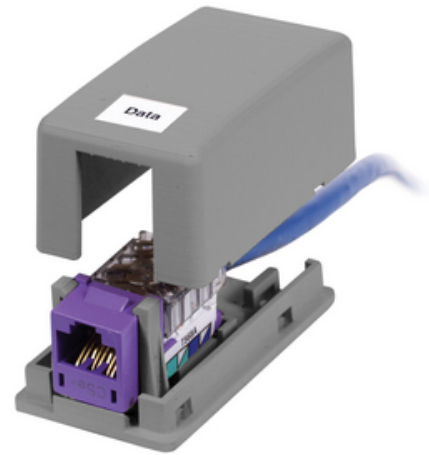

Housing, Surface Mount, 1-Port, Gray

By Hubbell Premise Wiring
Catalog Number [ISB1GY](#)

Housing, Surface Mount, 1-Port, Gray.

Features

- Surface Mounting
- Accepts Standard Jacks, Fiber and AV Connections
- Mount to Multiple Surfaces: Electrical Boxes, Raceway, Desktops, Modular Furniture

Application

1-Port

General

Color	Gray
Compatibility	Hubbell Keystone
EU RoHS Indicator	Yes
Face Plate	Not Required
Item Type	iSTATION Surface Mount Boxes
Material	Composite
Material - Mounting Hardware	Screw Mounting
Number Of Ports	1
Shelves	None
Type	ISF Box
UPC	662620219974

Dimensions

Cubic Capacity	3.34152 cu.in
Depth	1.08
Height	1.3 in
Width	2.38 in

Conductor Related

Cable Entry	From Back
-------------	-----------

Certifications and Compliance

Industry Standard(s)	ANSI/TIA/EIA-606A Compliant
----------------------	-----------------------------