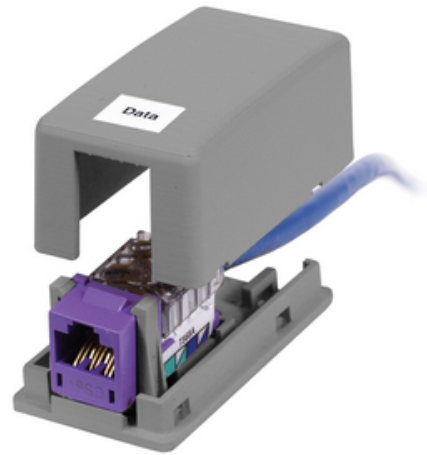

Hubbell Premise Wiring

Housing, Surface Mount, 1-Port, PlenumRated, Gray

By Hubbell Premise Wiring
Catalog Number [ISB1GYP](#)

Housing, Surface Mount, 1-Port, PlenumRated, Gray.

Features

- Surface Mounting
- Accepts Standard Jacks, Fiber and AV Connections
- Delivers Connectivity to Plenum Areas
- UL Listed for Use in Air Handling Spaces With Jack Installed

General

Color	Gray
EU RoHS Indicator	Contact Manufacturer
Number Of Ports	1
Type	ISB- Plenum Box
UPC	662620246307

A proud member of the Hubbell Family.

©2023 Hubbell Incorporated. All rights reserved.
PREM_CA-ISB1GYP-SPEC-EN | REV 5/2023