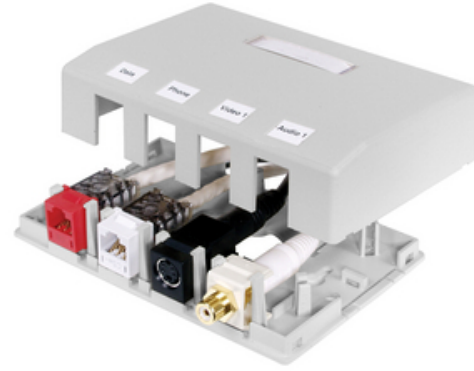

Housing, Surface Mount, 4-Port, White

By Hubbell Premise Wiring
Catalog Number [ISB4W](#)

Housing, Surface Mount, 4-Port.

Features

- Surface Mounting
- Accepts Standard Jacks, Fiber and AV Connections
- Mount to Multiple Surfaces: Electrical Boxes, Raceway, Desktops, Modular Furniture

Application

4-Port

General

| | |
|------------------------------|---|
| Color | <ul style="list-style-type: none">• White• Blanc |
| Compatibility | Hubbell Keystone |
| EU RoHS Indicator | Yes |
| Face Plate | Not Required |
| Item Type | iSTATION Surface Mount Boxes |
| Material | Composite |
| Material - Mounting Hardware | Screw Mounting |
| Number Of Ports | 4 |
| Shelves | None |
| Type | ISF Box |
| UPC | 662620219790 |

Dimensions

| | |
|--------|---------|
| Depth | 1.23 |
| Height | 3.25 in |

Conductor Related

| | |
|-------------|-----------|
| Cable Entry | From Back |
|-------------|-----------|

Certifications and Compliance