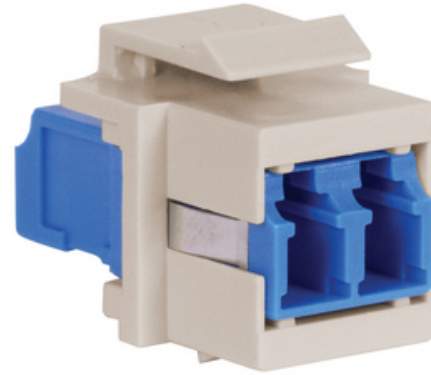

Fiber Optic Connectors, Snap-Fit, Flush, LC-Duplex, Zircon Sleeves, Aqua, Almond Housing

By Hubbell Premise Wiring
Catalog Number [SFFLCSAQAL](#)

Fiber Optic Connectors, Snap-Fit, Flush, LC-Duplex, Zircon Sleeves, Aqua, Almond Housing.

Features

- Snap Fit
- Almond Housing
- Flush
- LC Duplex
- Aqua Adapter

Application

Data Outlet

General

Color	Aqua
Color - Housing	Almond
EU RoHS Indicator	Yes
Enclosure Type	Various
Environmental Conditions	Indoor
Item Type	LC Duplex
Material	Ceramic
Material - Mounting Hardware	Snap-In, Keystone
Mounting Type	Flush
Repeatability	0.1 dB
Service Life	500 matings
Size	.58" X .76"
Style	LC Duplex
Sub Brand	OptiChannel
Temperature Rating	0C to 70C
UPC	662620307275

Dimensions

Display Size .58" X .76"

Electrical Ratings

Connectivity	Receptacle
Insertion Loss	0.75 dB
Return Loss	55

Conductor Related

Fiber Size 125 Micron

Certifications and Compliance

Industry Standard(s) Telcordia GR-326-CORE;TIA-568-C.3;TIA-604 FOCIS-10