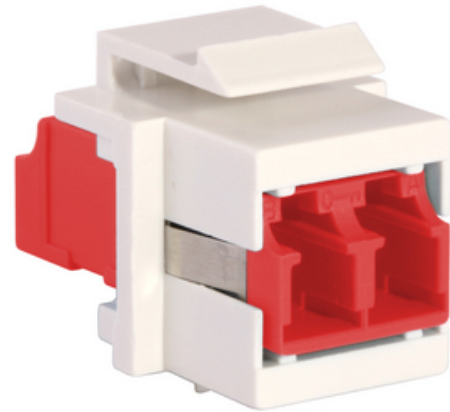

Fiber Optic Connectors, Snap-Fit, Flush, LC-Duplex, Zircon Sleeves, Red, Almond Housing

By Hubbell Premise Wiring
Catalog Number [SFFLCSRAL](#)

Fiber Optic Connectors, Snap-Fit, Flush, LC-Duplex, Zircon Sleeves, Red, Almond Housing.

Features

- Snap Fit
- Almond Housing
- Flush
- LC Duplex
- Red Adapter

Application

Data Outlet

General

Color	Red
Color - Housing	Almond
EU RoHS Indicator	Yes
Enclosure Type	Various
Environmental Conditions	Indoor
Item Type	LC Duplex
Material	Ceramic
Material - Mounting Hardware	Snap-In, Keystone
Mounting Type	Flush
Repeatability	0.1 dB
Service Life	500 matings
Size	.58" X .76"
Style	LC Duplex
Sub Brand	OptiChannel
Temperature Rating	0C to 70C
UPC	662620307954

Dimensions

Display Size .58" X .76"

Electrical Ratings

Connectivity	Receptacle
Insertion Loss	0.75 dB
Return Loss	55

Conductor Related

Fiber Size 125 Micron

Certifications and Compliance

Industry Standard(s) Telcordia GR-326-CORE;TIA-568-C.3;TIA-604 FOCIS-10