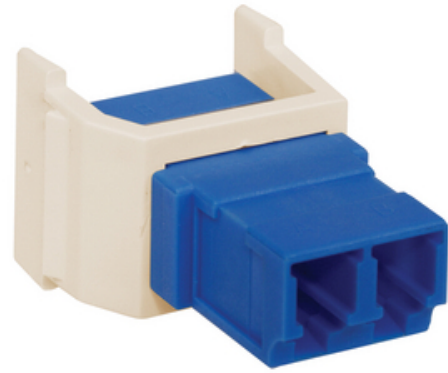

Fiber Optic Connectors, Snap-Fit, LC Duplex, Zircon Sleeves, Aqua, Light Almond Housing

By Hubbell Premise Wiring
Catalog Number [SFLCSAQLA](#)

Fiber Optic Connectors, Snap-Fit, LC Duplex, Zircon Sleeves, Aqua, Light Almond Housing.

Features

- Snap Fit
- Lt Almond Housing
- Standard
- LC Duplex
- Aqua Adapter

Application

Data Outlet

General

Color	Aqua
Color - Housing	Lt Almond
EU RoHS Indicator	Yes
Enclosure Type	Various
Environmental Conditions	Indoor
Item Type	LC Duplex
Material	Ceramic
Material - Mounting Hardware	Snap-In, Keystone
Mounting Type	Standard
Repeatability	0.1 dB
Service Life	500 matings
Size	.58" X .76"
Style	LC Duplex
Sub Brand	OptiChannel
Temperature Rating	0C to 70C
UPC	662620303840

Dimensions

Display Size .58" X .76"

Electrical Ratings

Connectivity	Receptacle
Insertion Loss	0.75 dB
Return Loss	55

Conductor Related

Fiber Size 125 Micron

Certifications and Compliance

Industry Standard(s) Telcordia GR-326-CORE;TIA-568-C.3;TIA-604 FOCIS-10