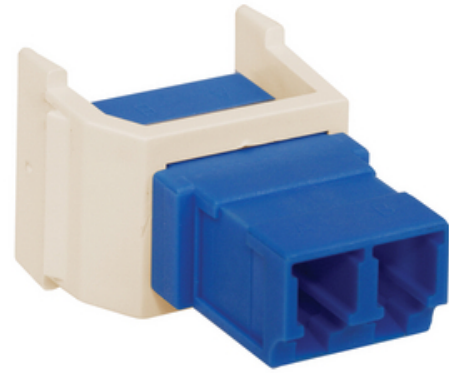

Fiber Optic Connectors, Snap-Fit, LC Duplex, Zircon Sleeves, Beige, Light Almond Housing

By Hubbell Premise Wiring
Catalog Number [SFLCSBELA](#)

Fiber Optic Connectors, Snap-Fit, LC Duplex, Zircon Sleeves, Beige, Light Almond Housing.

Features

- Snap Fit
- Lt Almond Housing
- Standard
- LC Duplex
- Beige Adapter

Application

Data Outlet

General

Color	Beige
Color - Housing	Lt Almond
EU RoHS Indicator	Yes
Enclosure Type	Various
Environmental Conditions	Indoor
Item Type	LC Duplex
Material	Ceramic
Material - Mounting Hardware	Snap-In, Keystone
Mounting Type	Standard
Repeatability	0.1 dB
Service Life	500 matings
Size	.58" X .76"
Style	LC Duplex
Sub Brand	OptiChannel
Temperature Rating	0C to 70C
UPC	662620303949

Dimensions

Display Size .58" X .76"

Electrical Ratings

Connectivity	Receptacle
Insertion Loss	0.75 dB
Return Loss	55

Conductor Related

Fiber Size 125 Micron

Certifications and Compliance

Industry Standard(s) Telcordia GR-326-CORE;TIA-568-C.3;TIA-604 FOCIS-10