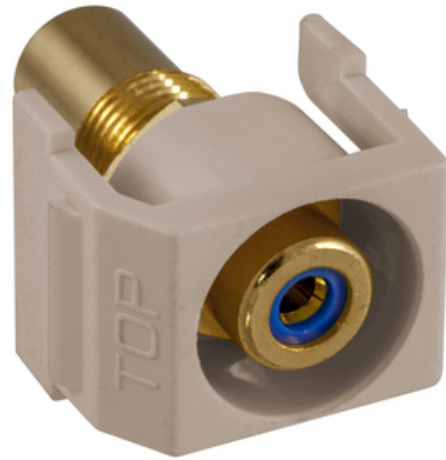

SFRCBRAL

By Hubbell Premise Wiring
Catalog Number [SFRCBRAL](#)

Recessed RCA Connector, Blue Insulator, Almond Housing.

Application

Snap-Fit RCA Jack, Recessed

General

Contact	Beryllium Copper
EU RoHS Indicator	Yes
Environmental Conditions	Indoor Dry Unless Protected By Additional Means
Item Type	iSTATION RCA and Data Keystone Connectors
Material - Mounting Hardware	Snap-On- Snap-Fit
Style	Blue Insulator
Temperature Rating	Per TIA
Type	RCA, Pass-Thru, Recessed
UPC	662620286495

Dimensions

Display Size Standard Sized Product

Electrical Ratings

Connectivity	Plug-N-Play
Contact Resistance	100 Ohm
Withstand Voltage	1000V RMS, 1414V DC

Logistics

Carton Quantity 25

A proud member of the Hubbell Family.